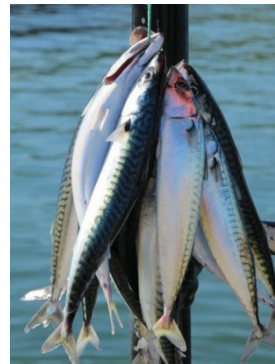

Bedford Parks and Recreation Presents:

May 21,
2016

New Hampshire Deep Sea fishing

\$104 Senior- Child 8- 12 free with adult

Join us for a half day of deep sea fishing out of Rye NH. We will depart from Bedford at 6:30. Boat sails at 8 am

Return time to Bedford 3:00 PM

Included in Price: Rod Rental and bait, transportation

The captain will choose what the boat will fish for based on daily fish reports.

**\$5
Discount
for seniors**

Bring a plastic bag to take home your catch. You are welcome to bring your own soft drinks, sandwiches and snacks.